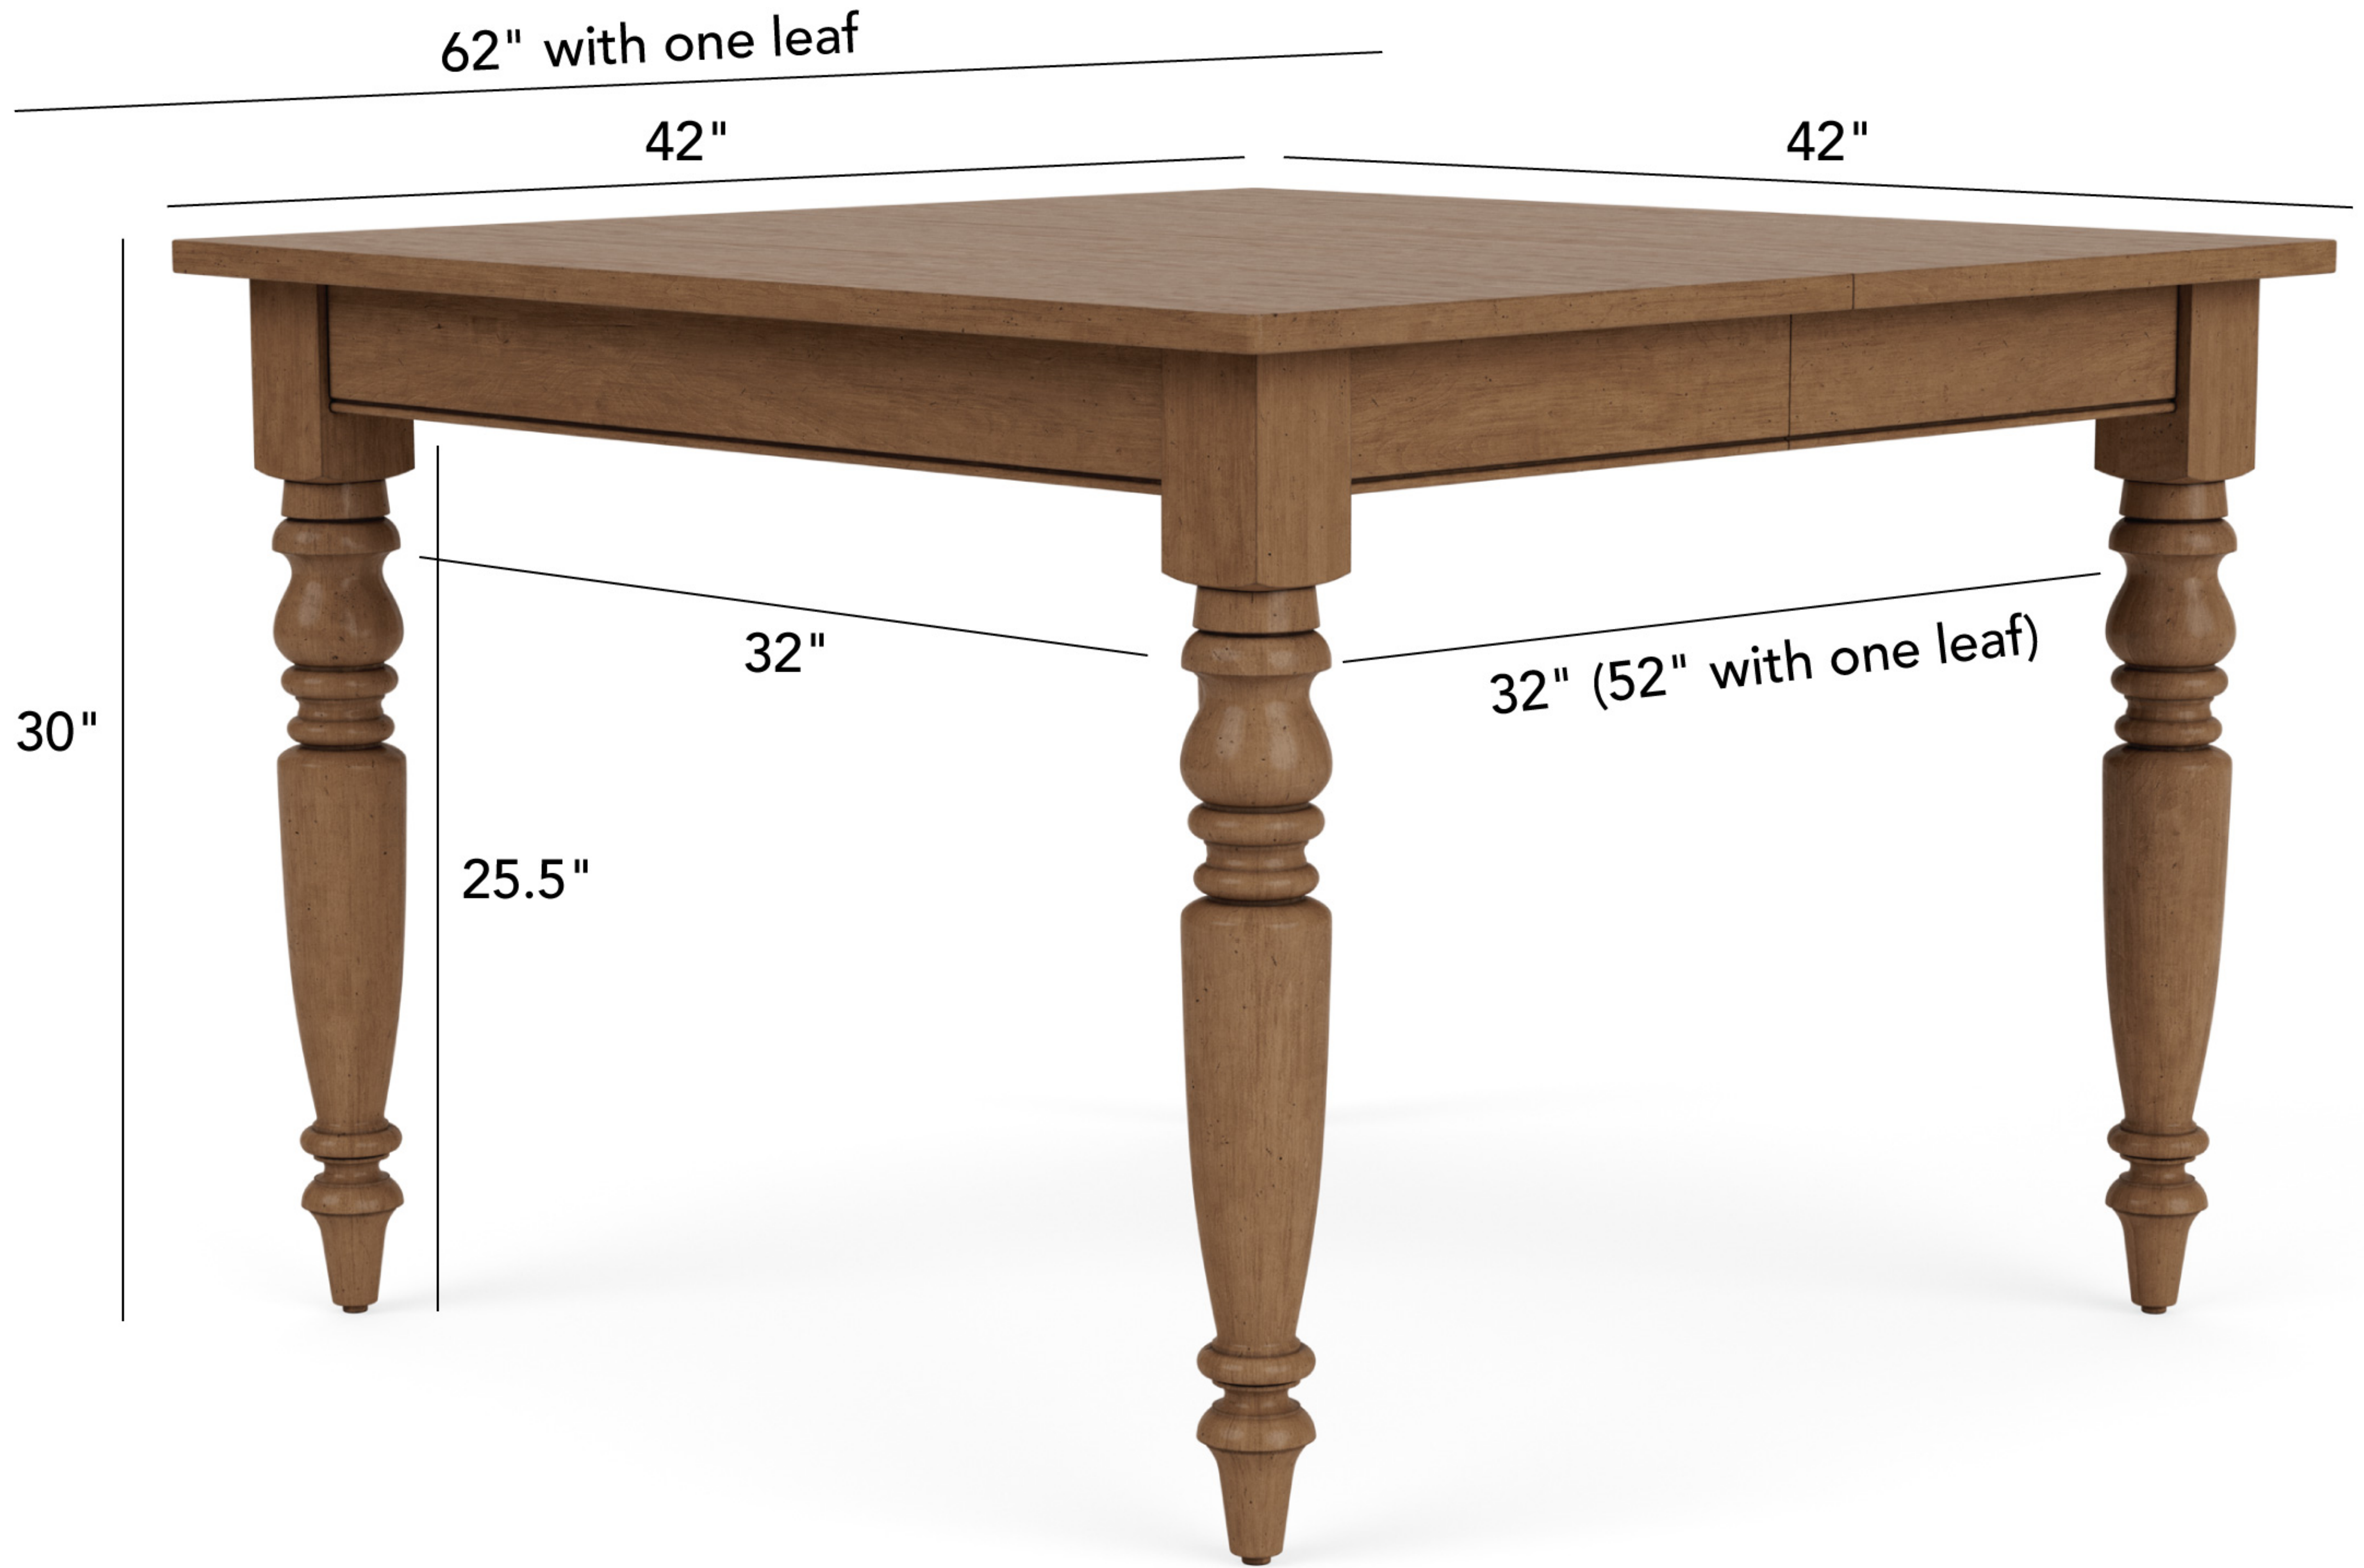

LB Cranbrook

LH Guilford

62" with one leaf

42"

42"

30"

32.5"

32.5" (52.5" with one leaf)

25.5"

LK Avery

62" with one leaf

42"

42"

30"

32.5"

32.5" (52.5" with one leaf)

25.5"

LM Kasen

62" with one leaf

42"

42"

30"

32"

32" (52" with one leaf)

25.5"

LN Miller

62" with one leaf

42"

42"

30"

32.5"

32.5" (52.5" with one leaf)