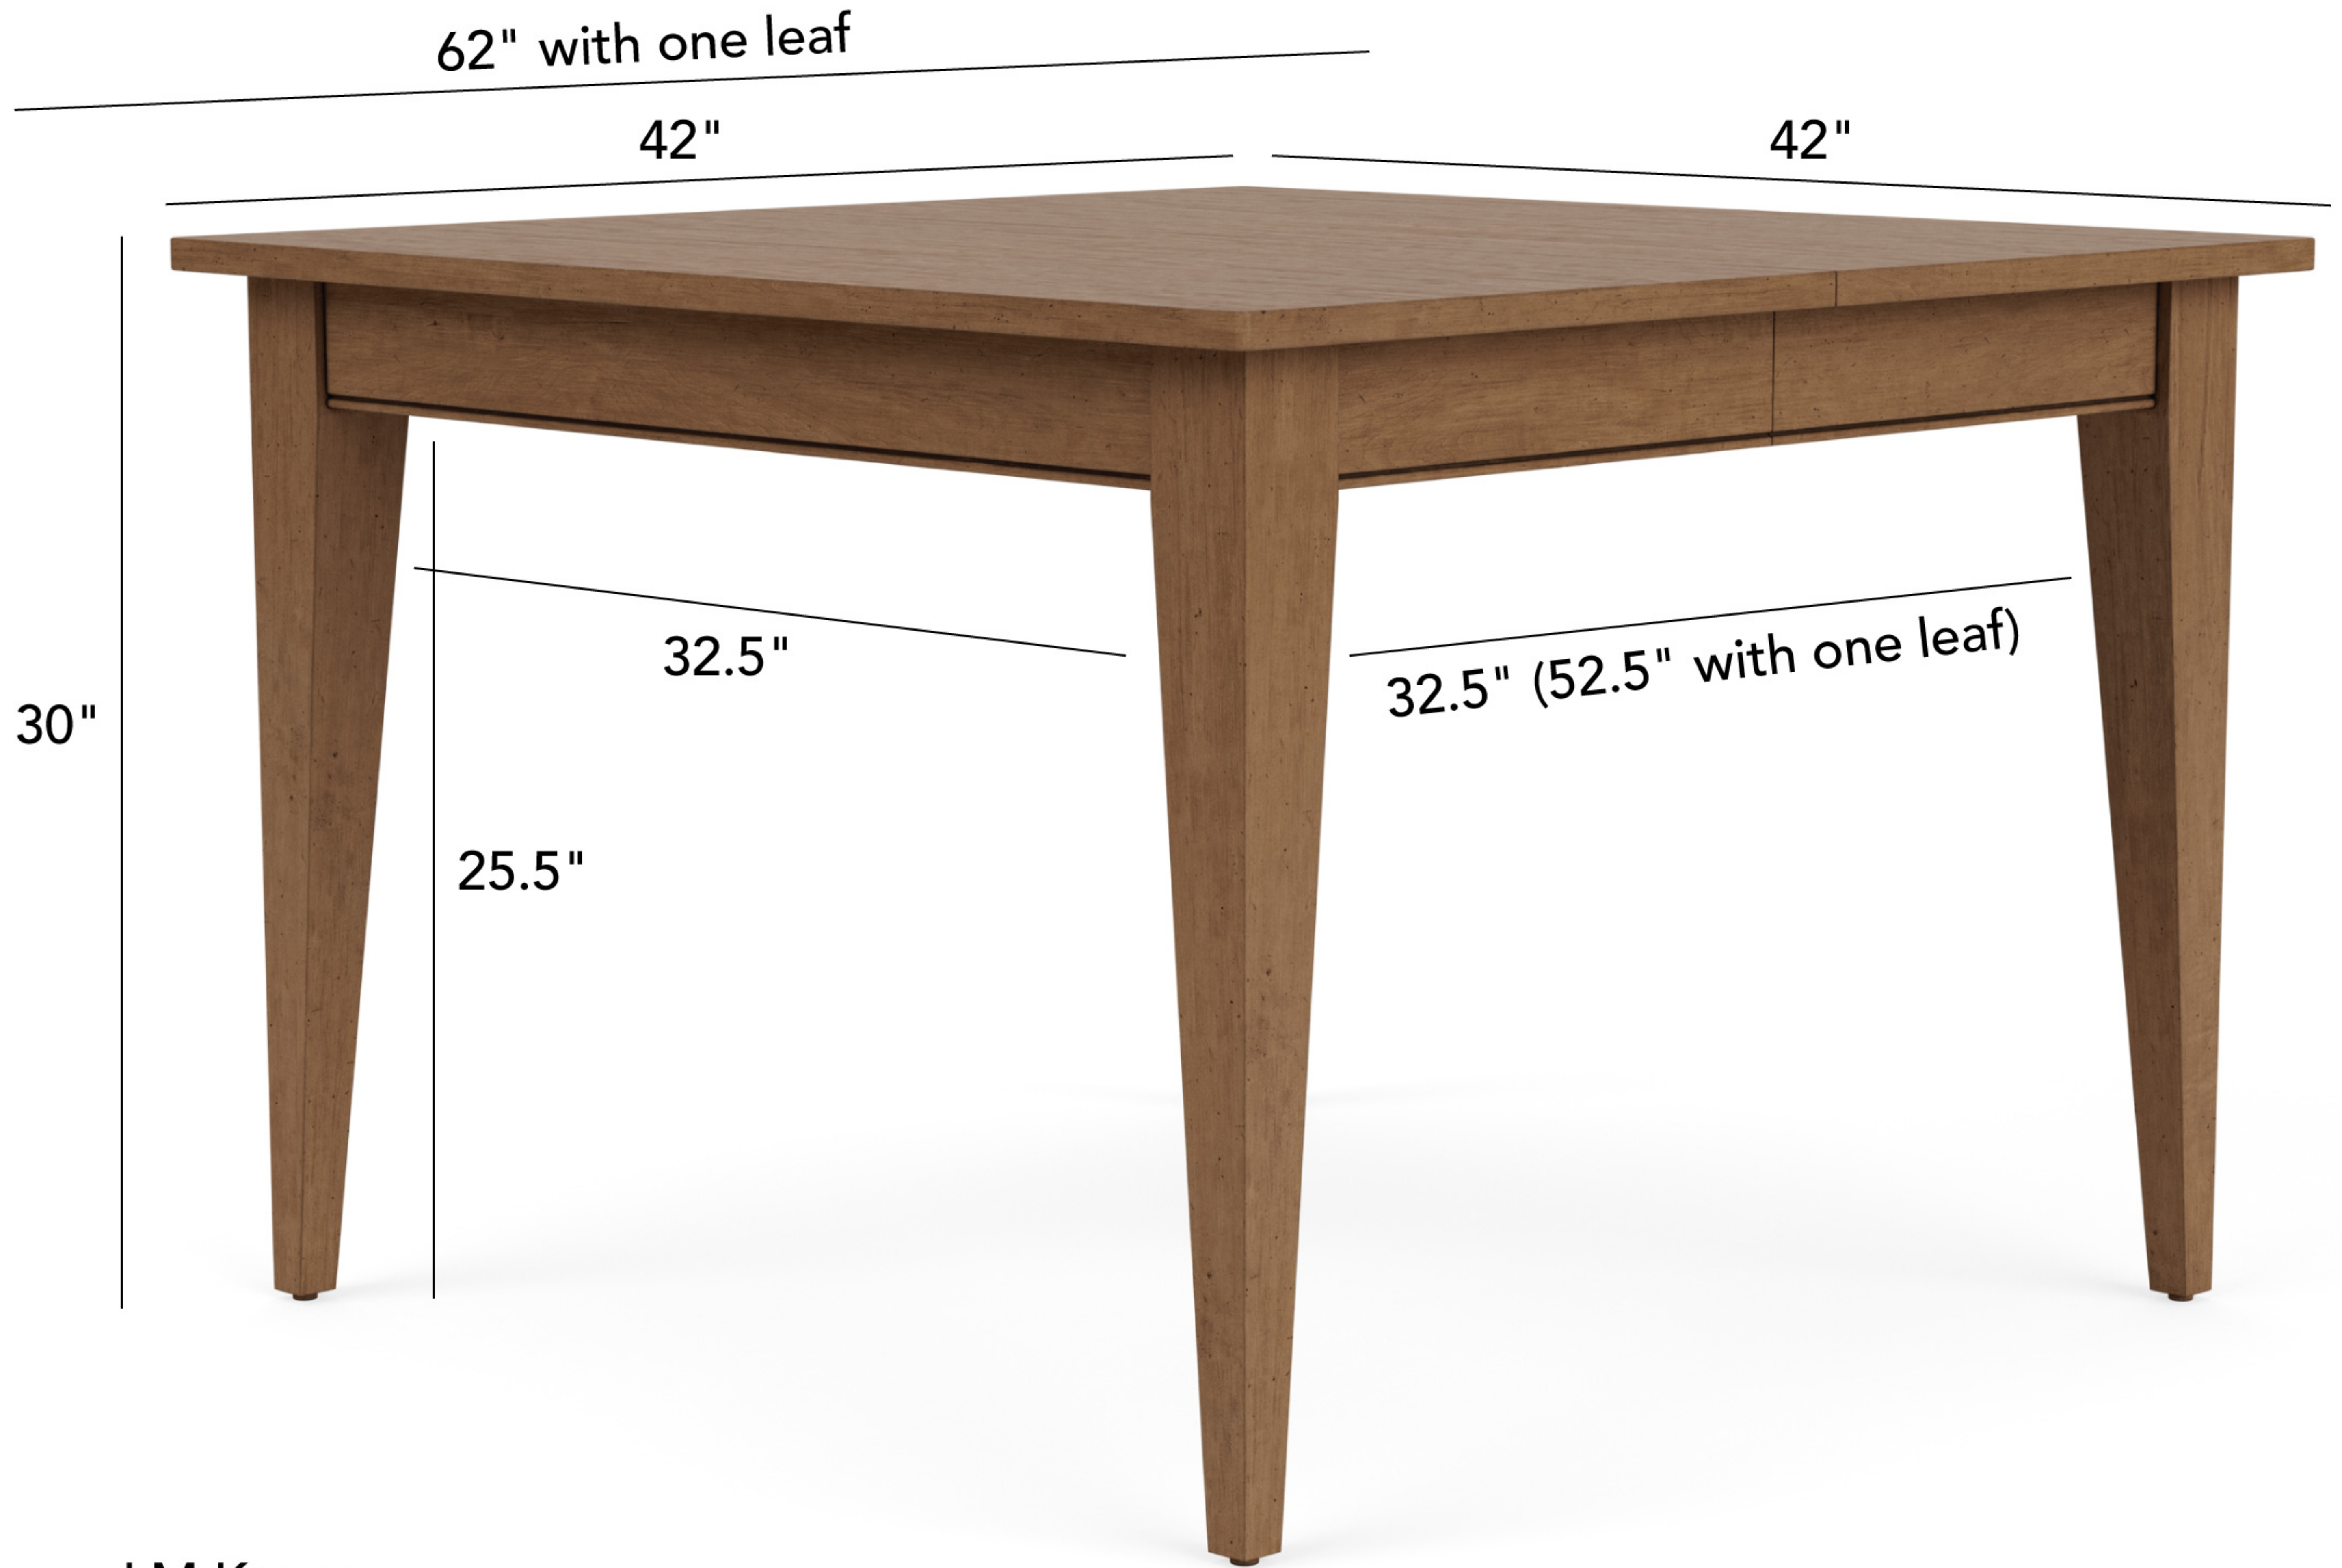

LB Cranbrook

LH Guilford

62" with one leaf

42"

42"

30"

32.5"

32.5" (52.5" with one leaf)

25.5"

LK Avery

62" with one leaf

42"

42"

30"

32.5"

32.5" (52.5" with one leaf)

25.5"

LM Kasen

62" with one leaf

42"

42"

30"

32"

32" (52" with one leaf)

25.5"

LN Miller

62" with one leaf

42"

42"

30"

32.5"

32.5" (52.5" with one leaf)