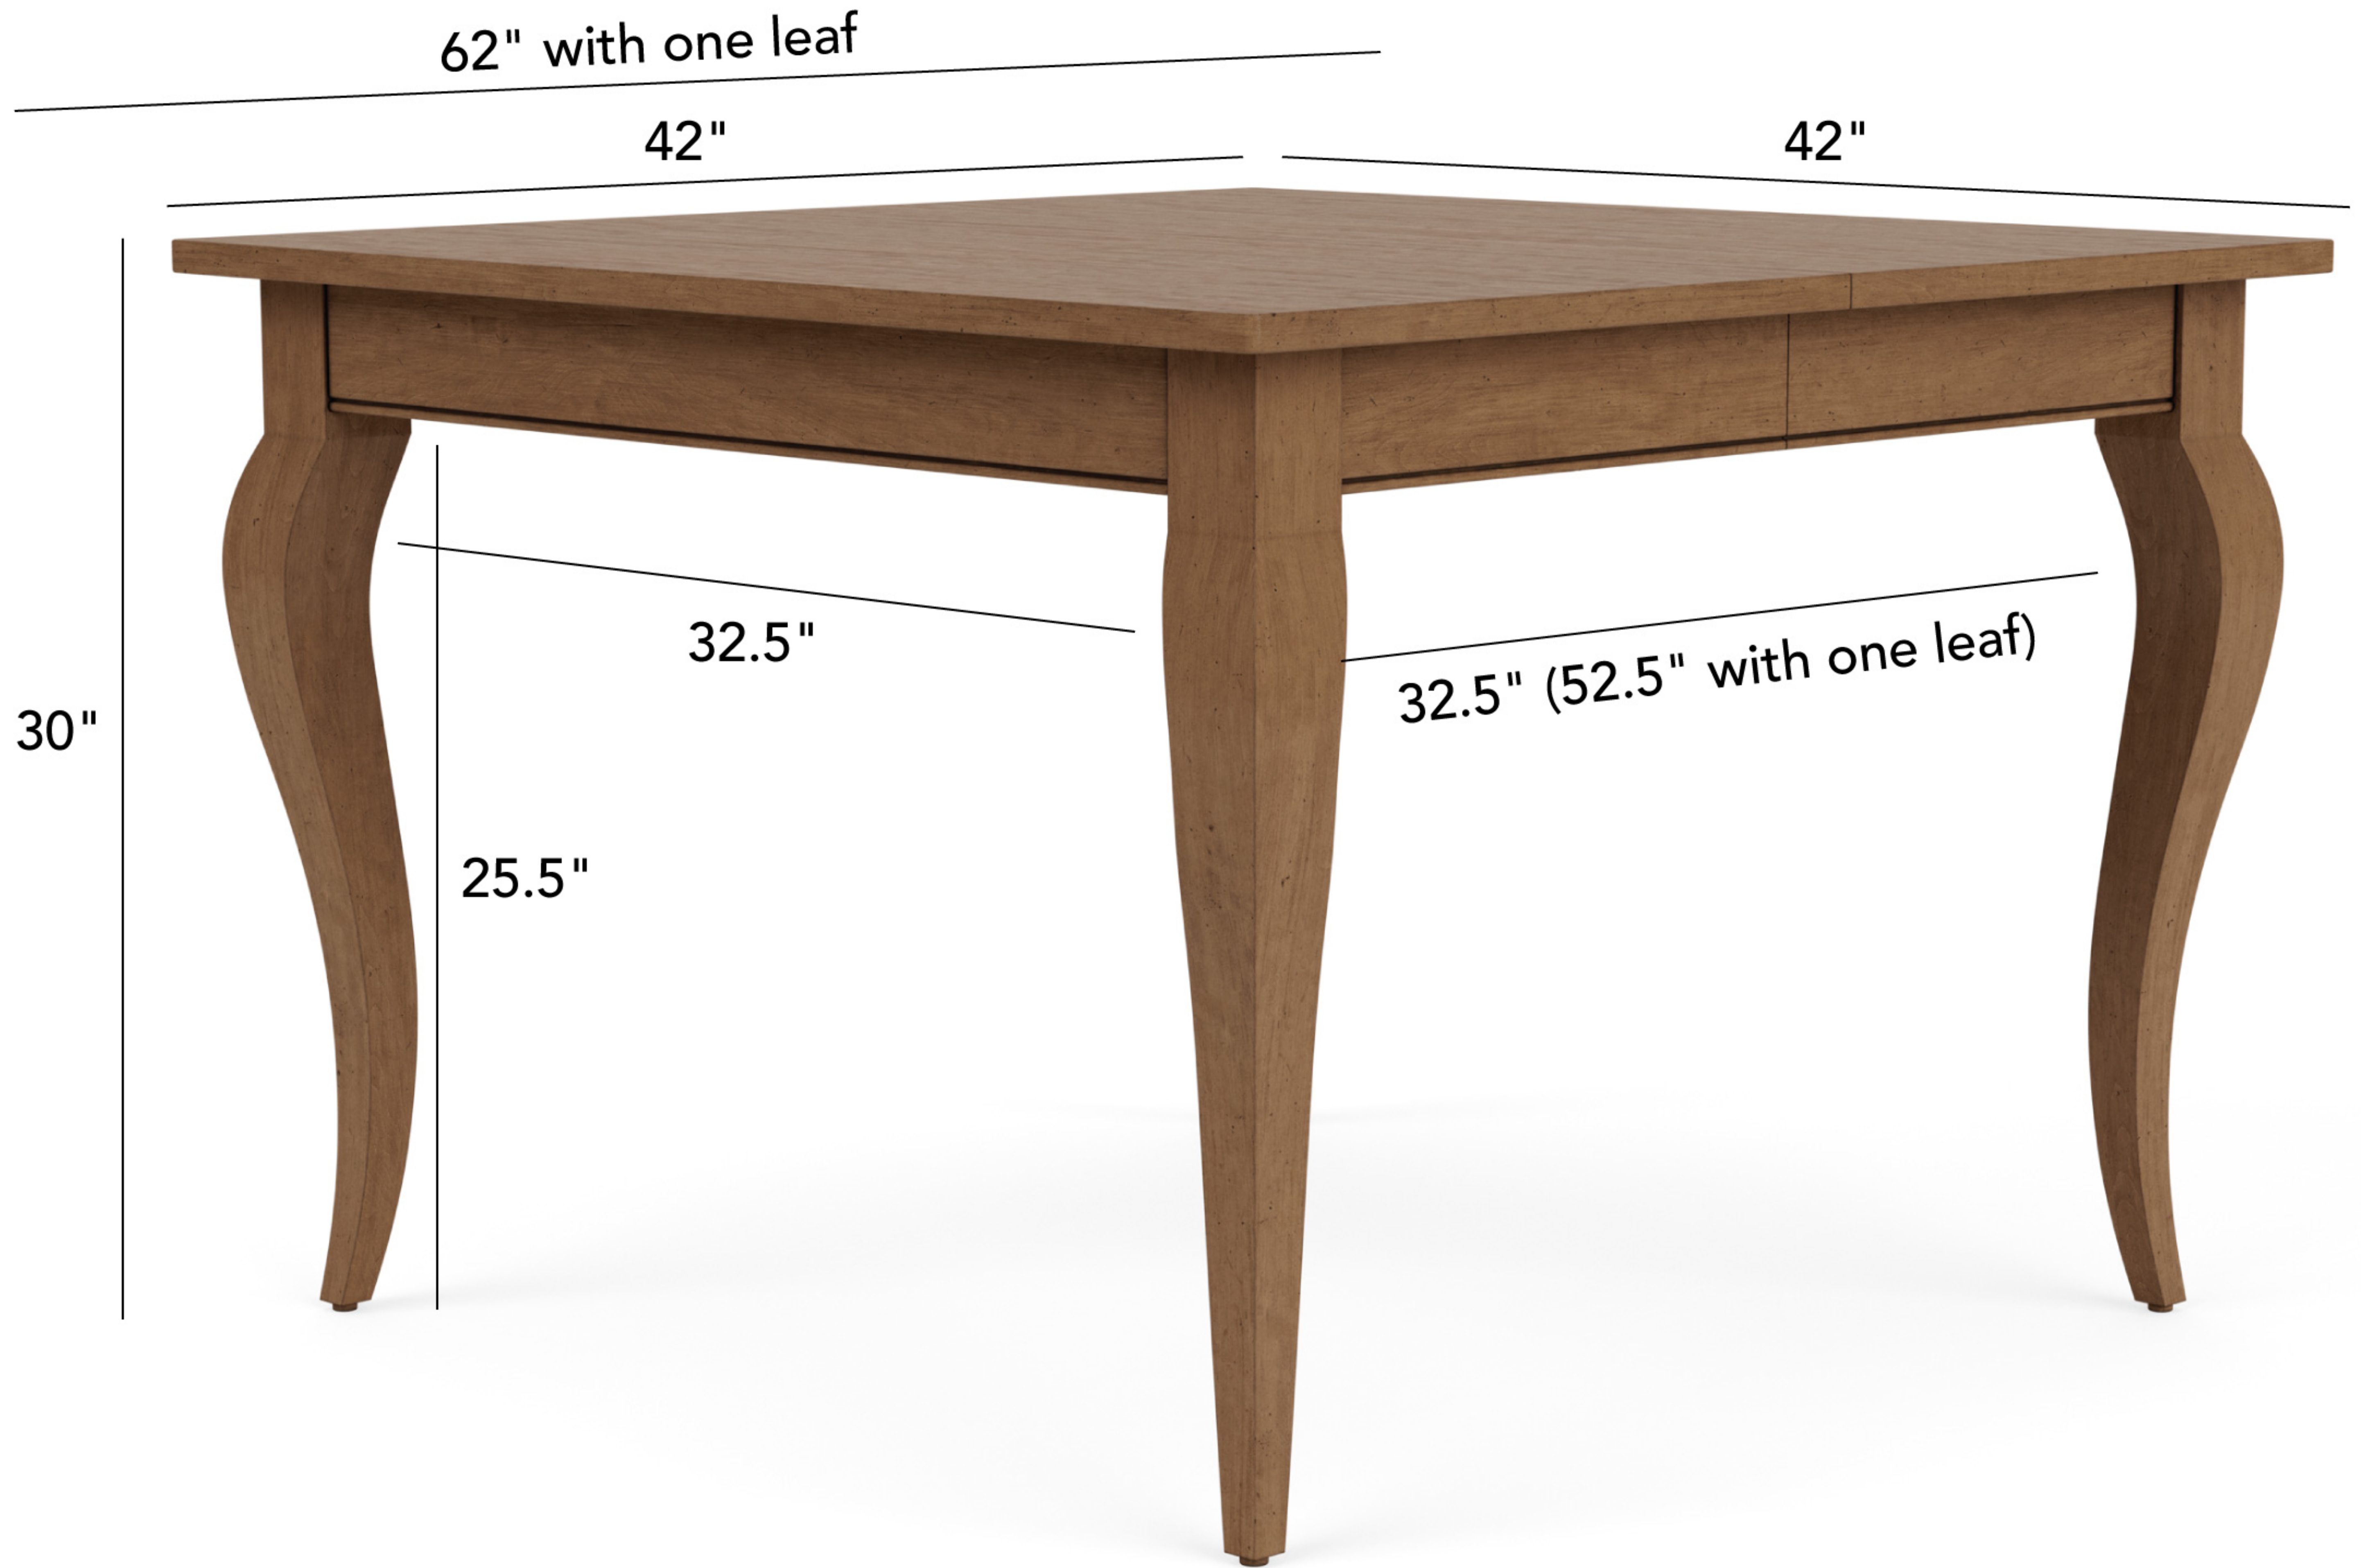

LB Cranbrook

LH Guilford

62" with one leaf

42"

42"

30"

32.5"

32.5" (52.5" with one leaf)

25.5"

LK Avery

62" with one leaf

42"

42"

30"

32.5"

32.5" (52.5" with one leaf)

25.5"

LM Kasen

62" with one leaf

42"

42"

30"

32"

32" (52" with one leaf)

25.5"

LN Miller

62" with one leaf

42"

42"

30"

32.5"

32.5" (52.5" with one leaf)