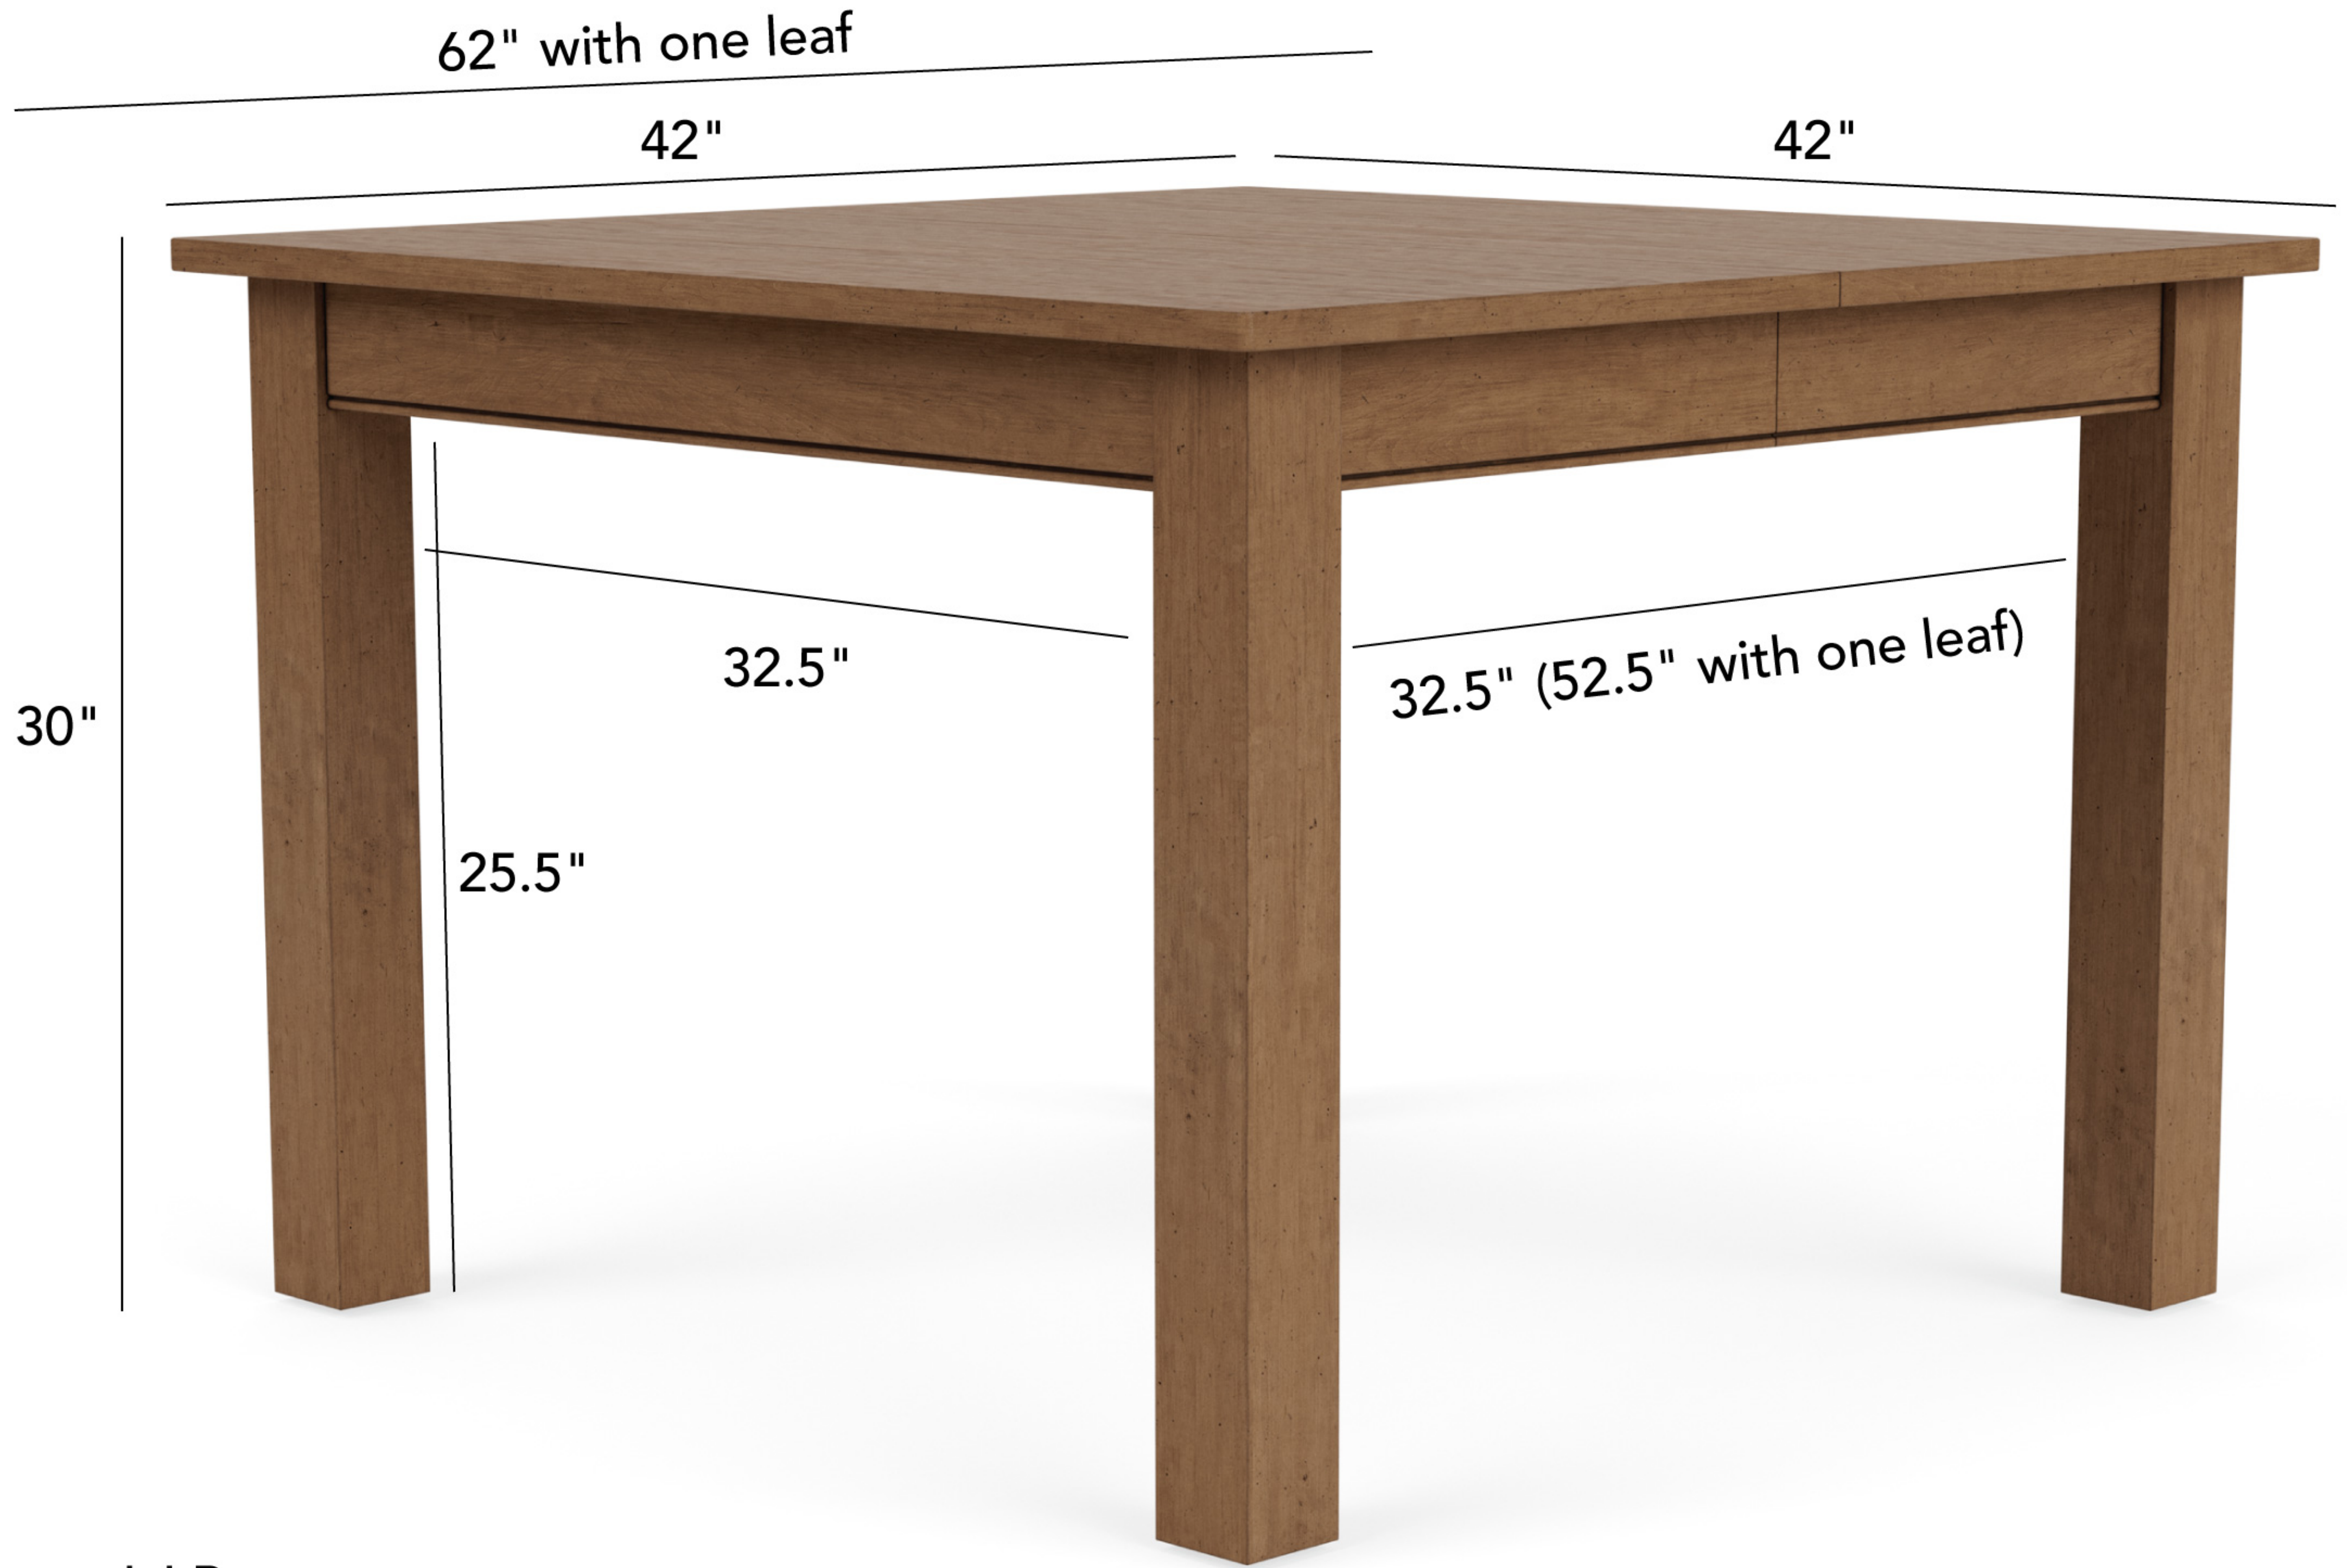

LB Cranbrook

LH Guilford

62" with one leaf

42"

42"

30"

32.5"

32.5" (52.5" with one leaf)

25.5"

LK Avery

62" with one leaf

42"

42"

30"

32.5"

32.5" (52.5" with one leaf)

25.5"

LM Kasen

62" with one leaf

42"

42"

30"

32"

32" (52" with one leaf)

25.5"

LN Miller

62" with one leaf

42"

42"

30"

32.5"

32.5" (52.5" with one leaf)