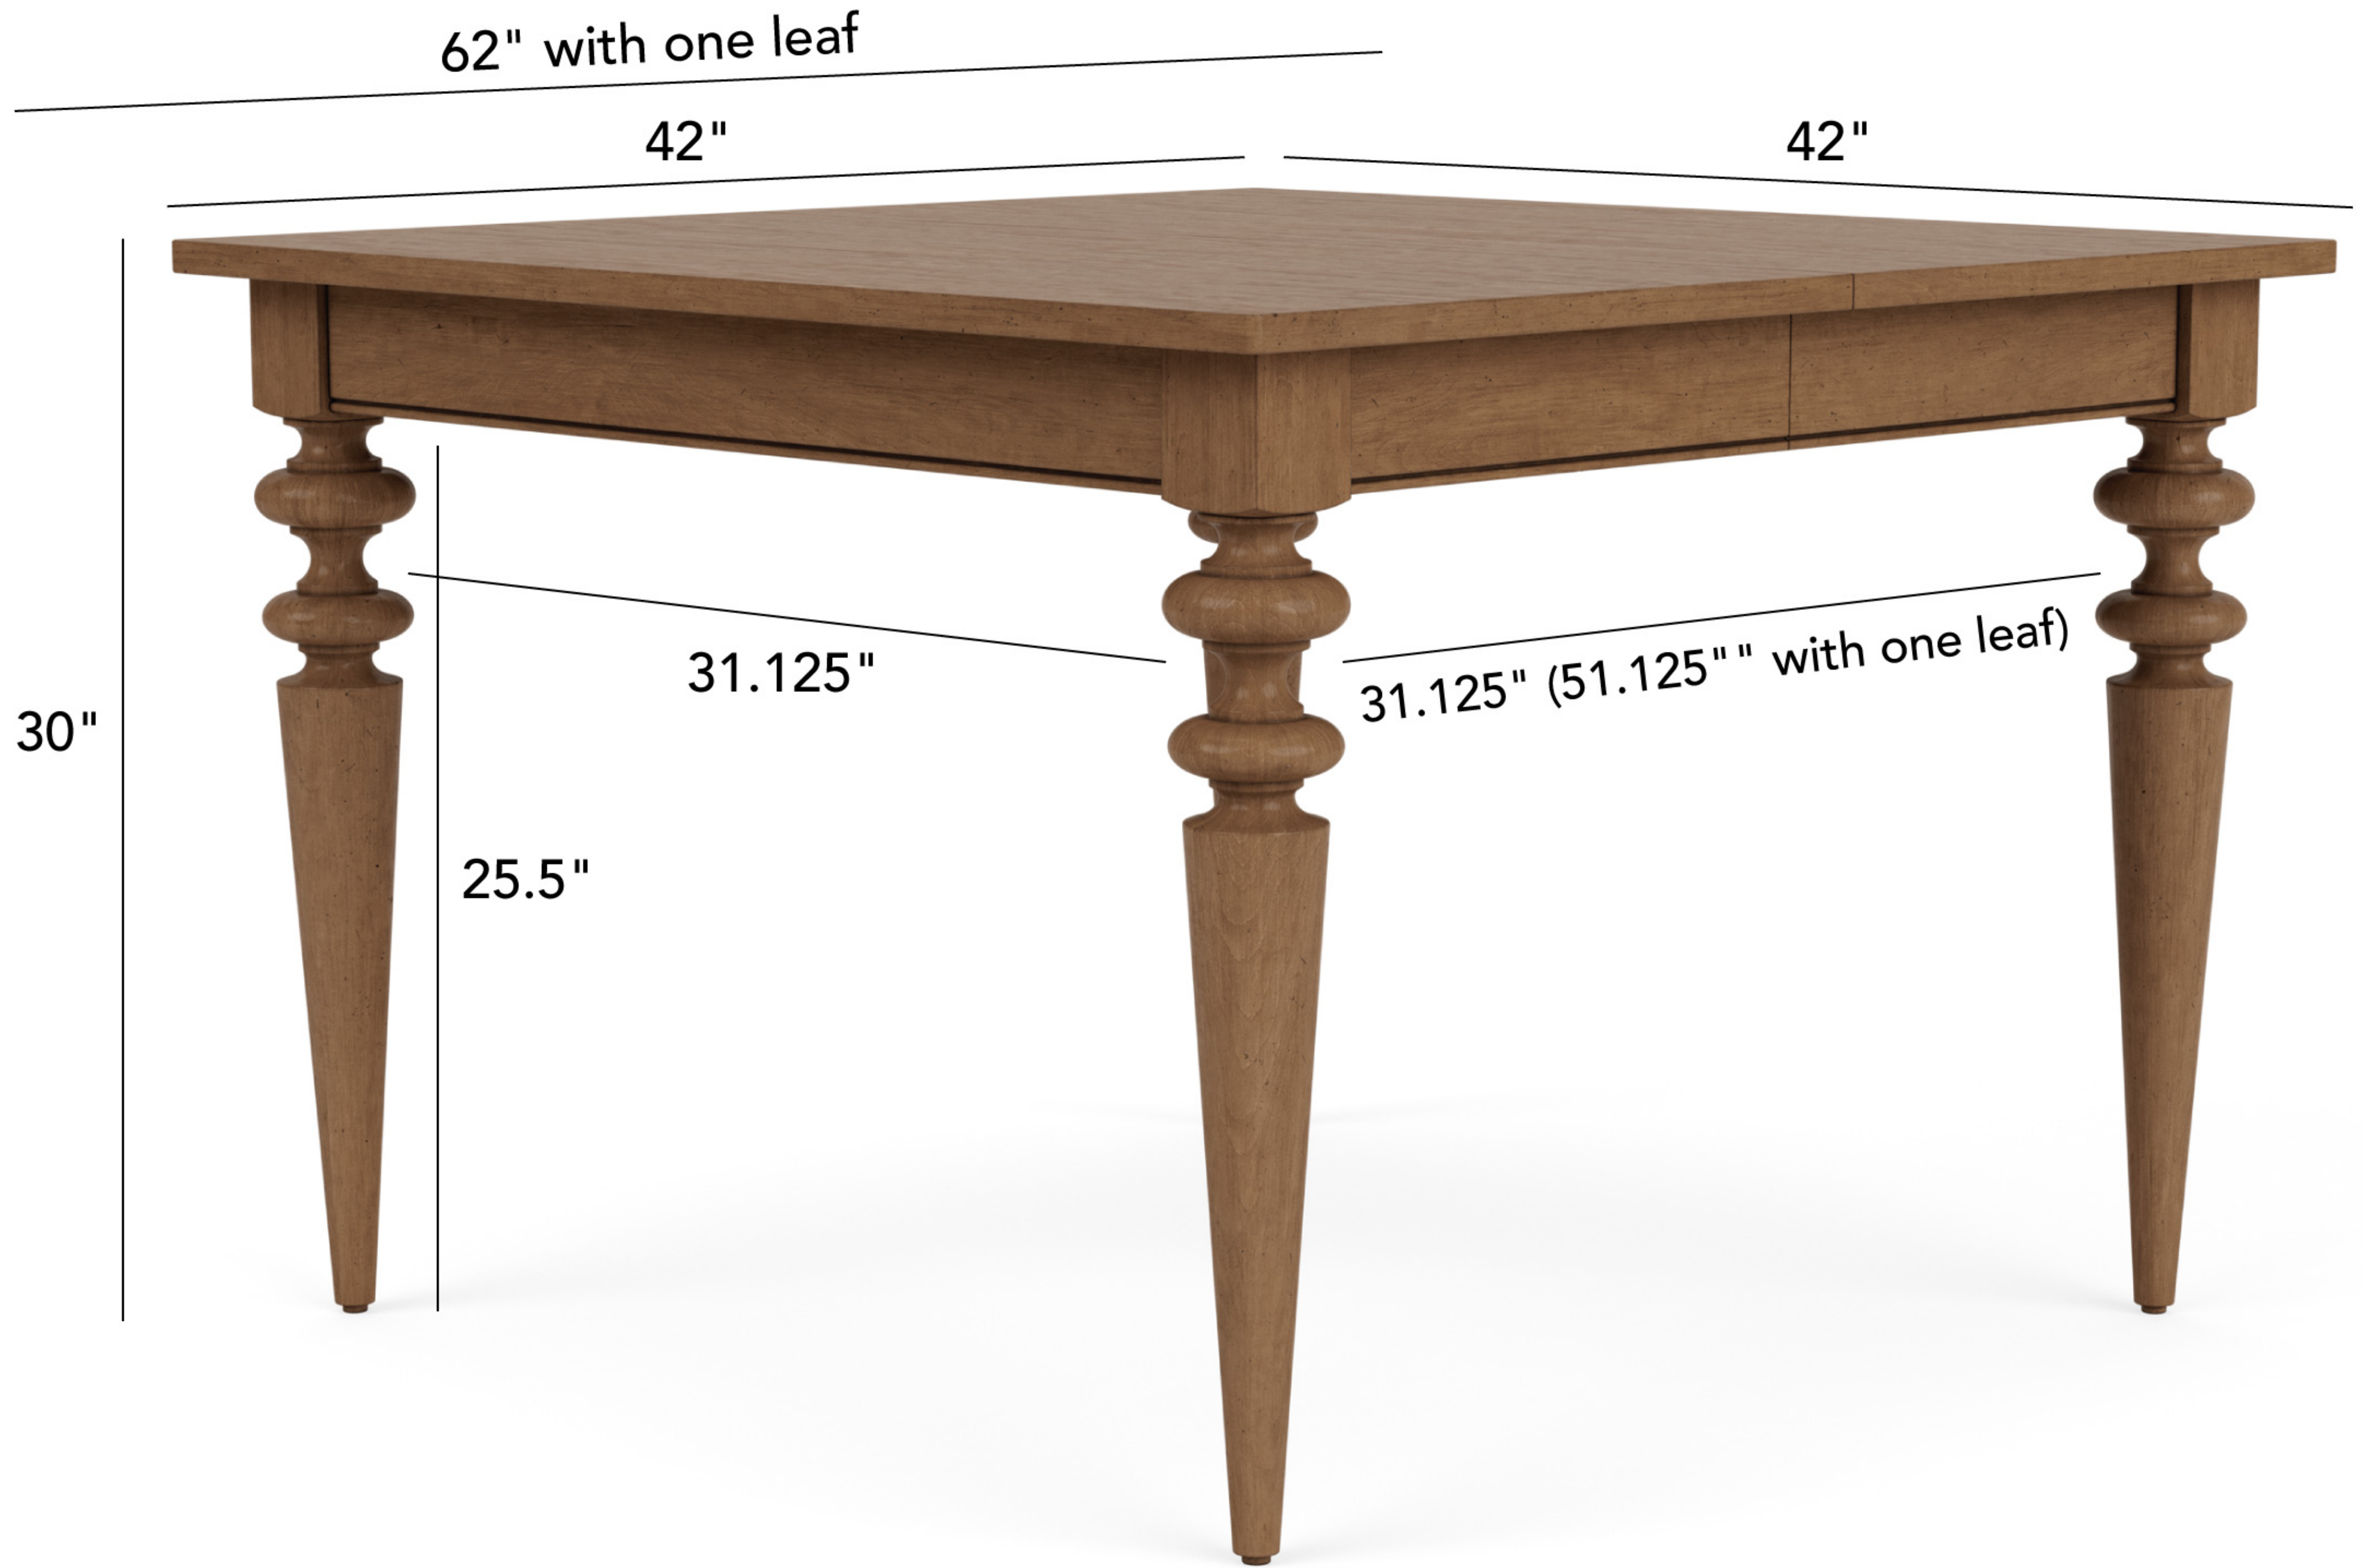

LB Cranbrook

LH Guilford

62" with one leaf

42"

42"

30"

32.5"

32.5" (52.5" with one leaf)

25.5"

LJ Parsons

62" with one leaf

42"

42"

30"

32.25"

32.25" (52.25" with one leaf)

25.5"

LM Kasen

62" with one leaf

42"

42"

30"

32"

32" (52" with one leaf)

25.5"

LN Miller

62" with one leaf

42"

42"

30"

32.5"

32.5" (52.5" with one leaf)